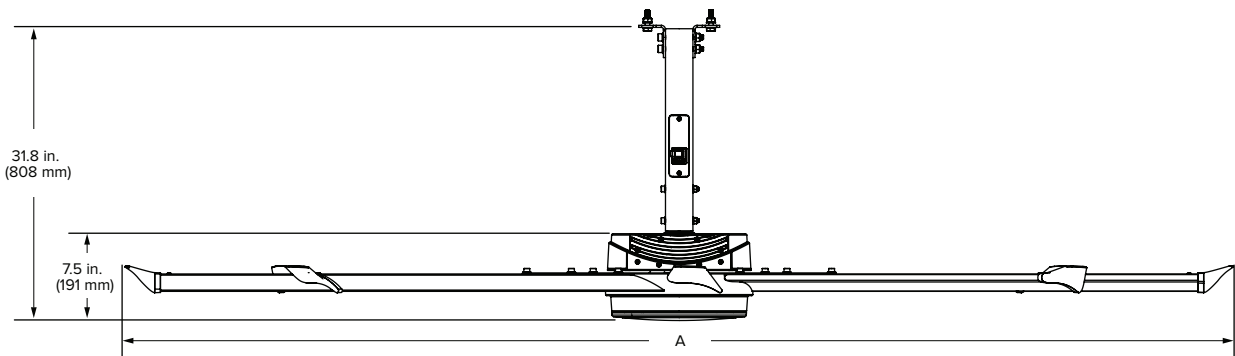

Pictured with a 2 ft (610 mm) extension tube

USA
BIGASSFANS.COM
877-244-3267

CANADA
BIGASSFANS.COM
844-924-4277

AUSTRALIA
BIGASSFANS.COM/AU
61 1300 244 277

SINGAPORE
BIGASSFANS.COM/SG
+65 6709 8500

MALAYSIA
BIGASSFANS.COM/SG
+603 5505 0888